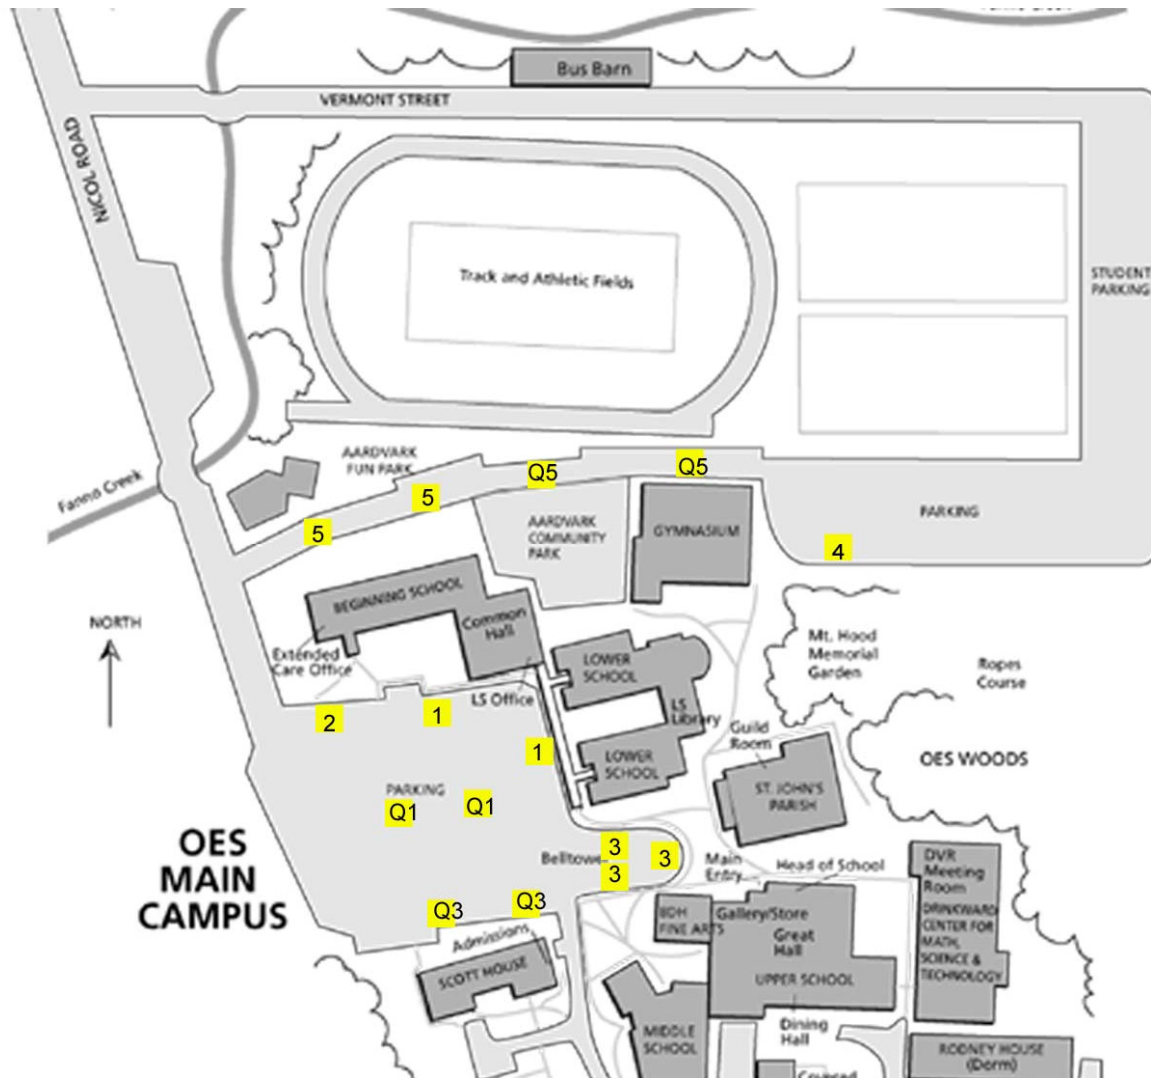

OES Pick-up and Drop-off Locations

Morning Drop-off

- PK, K, P: Park in lot and walk in, or Area 2.
- Grades 1-5: Area 1. (Grades 3-5 may drop at unsupervised Area 4.)
- Grades 6-12: Area 3 (please pull as far forward as possible!); queuing area is Q3, right lane only. Quick in and out drop-off is available in Area 4.

Afternoon Pick-up

- PK, K: Area 5. Queuing area is Q5 RIGHT lane.
- Grades P, 1: Area 5. Queuing area is Q5 LEFT lane.
- Grades 2-5: Area 1. Queuing area is Q1 (two lines).
- Grade 6, also Grades 7-8 with younger siblings: Area 3. Queuing area is Q3, right lane only.
- Grades 7-8: Area 1 (arrive after 3:00pm). Queuing area is Q1.
- Grades 9-12: Area 3. Queuing area is Q3, right lane only.

Note: Do not drop off or pick up students in queuing areas!