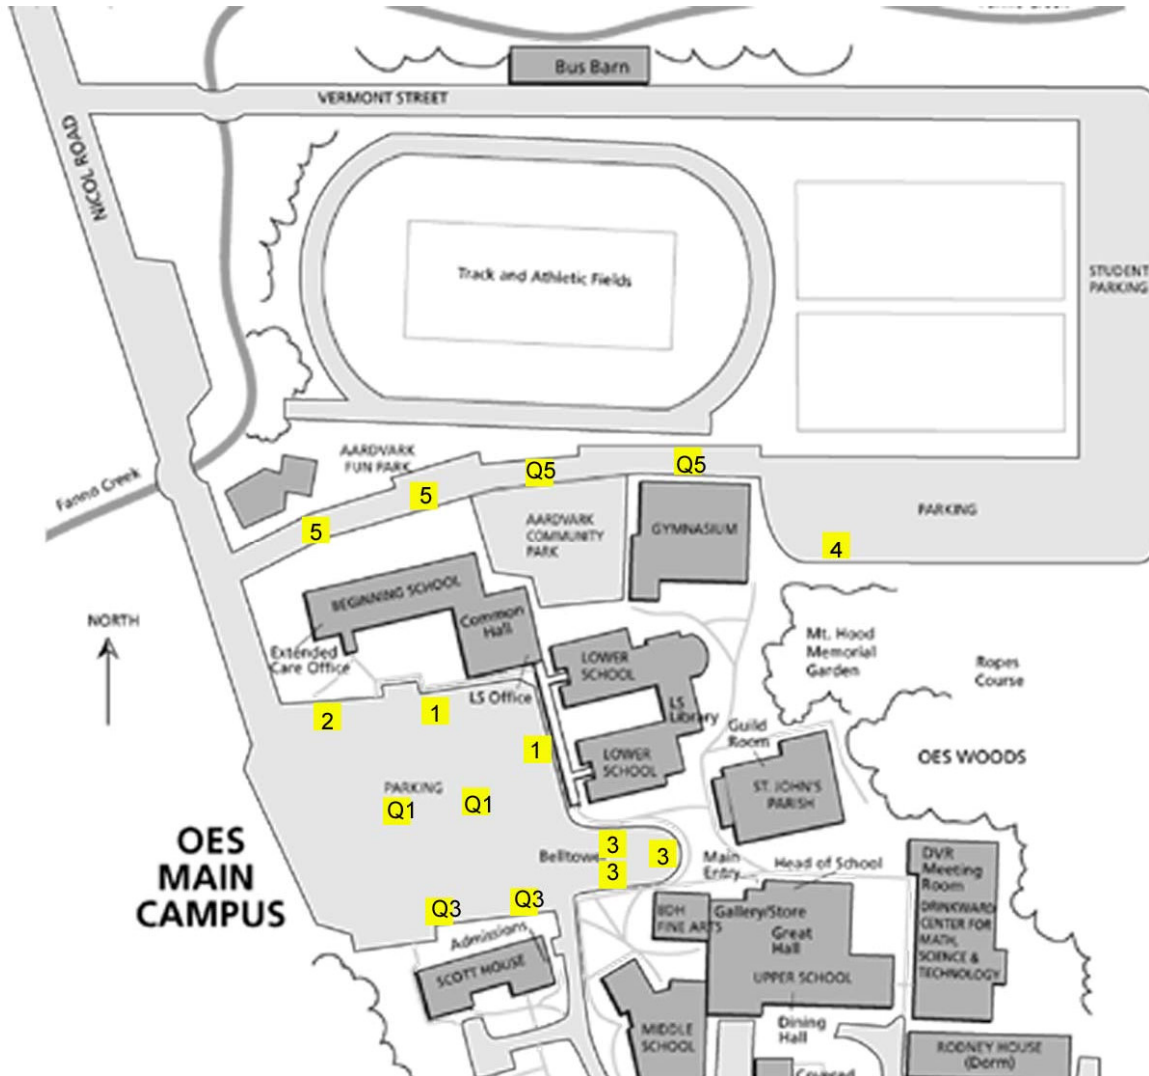

OES Pick-up and Drop-off Locations

Morning Drop-off

- PK, K, P: Park in lot and walk in, or Area 2.
- Grades 1-5: Area 1. (Grades 3-5 may drop at unsupervised Area 4.)
- Grades 6-12: Area 3 (please pull as far forward as possible!); queuing area is Q3, right lane only. Quick in and out drop-off is available in Area 4.

Afternoon Pick-up

- PK, K: Area 5. Queuing area is Q5 RIGHT lane.
- Grades P, 1: Area 5. Queuing area is Q5 LEFT lane.
- Grades 2-5: Area 1. Queuing area is Q3 (two lines).
- Grade 6, also Grades 7-8 with younger siblings: Area 3. Queuing area is Q3, right lane only.
- Grades 7-8: Area 1 (arrive after 3:00pm). Queuing area is Q1.
- Grades 9-12: Area 3. Queuing area is Q3, right lane only.

Note: Do not drop off or pick up students in queuing areas!